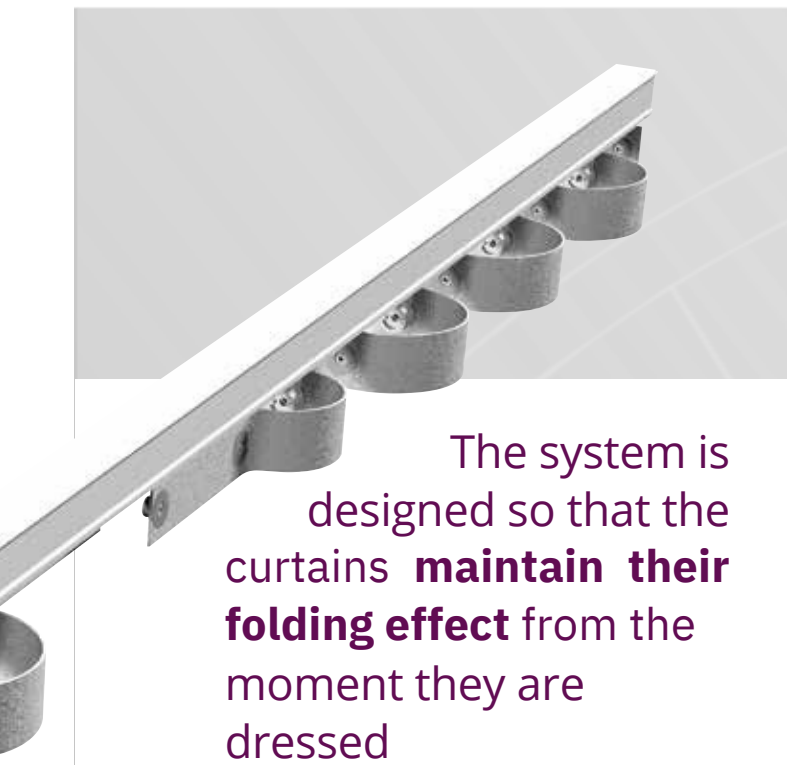

The system is designed so that the curtains **maintain their folding effect** from the moment they are dressed