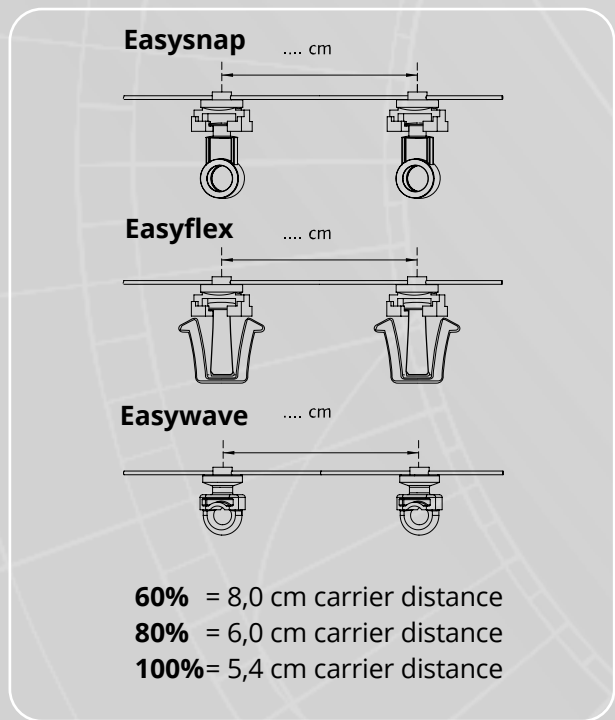

60%

WAVE BASE CARRIERS 80%, CARRIER DISTANCE 6,0 CM	20 carriers	36 carriers	52 carriers	70 carriers	86 carriers	102 carriers	120 carriers
EASYFLEX TAPE 10 CM WAVE DEPTH / EASYSNAP REGULAR TAPE	200 cm	360 cm	520 cm	700 cm	860 cm	1020 cm	1200 cm
EASYFLEX TAPE 15 CM WAVE DEPTH / EASYSNAP XL TAPE	300 cm	540 cm	780 cm	1050 cm	1290 cm	1530 cm	1800 cm
EASYFLEX TAPE 20 CM WAVE DEPTH	400 cm	720 cm	1040 cm	1400 cm	1720 cm	2040 cm	2400 cm
CURTAIN STACKING IN OPEN POSITION	26 cm	51 cm	75 cm	100 cm	122 cm	144 cm	168 cm

80%

WAVE BASE CARRIERS 100%, CARRIER DISTANCE 5,4 CM	22 carriers	40 carriers	58 carriers	78 carriers	96 carriers	114 carriers	132 carriers
EASYFLEX TAPE 10 CM WAVE DEPTH / EASYSNAP REGULAR TAPE	220 cm	400 cm	580 cm	780 cm	960 cm	1140 cm	1320 cm
EASYFLEX TAPE 15 CM WAVE DEPTH / EASYSNAP XL TAPE	330 cm	600 cm	870 cm	1170 cm	1440 cm	1710 cm	1980 cm
EASYFLEX TAPE 20 CM WAVE DEPTH	440 cm	800 cm	1160 cm	1560 cm	1920 cm	2280 cm	2640 cm
CURTAIN STACKING IN OPEN POSITION	30 cm	57 cm	82 cm	110 cm	136 cm	162 cm	186 cm

100%

Wave depth 10,75 cm or 15,75 cm with Easysnap tape and carriers. Ceiling space required 10,75 cm or 15,75.

Wave depth fully variable with Easyflex tape and carriers. Ceiling space required is equal to the spacing between the hook placement in the Easyflex tape.